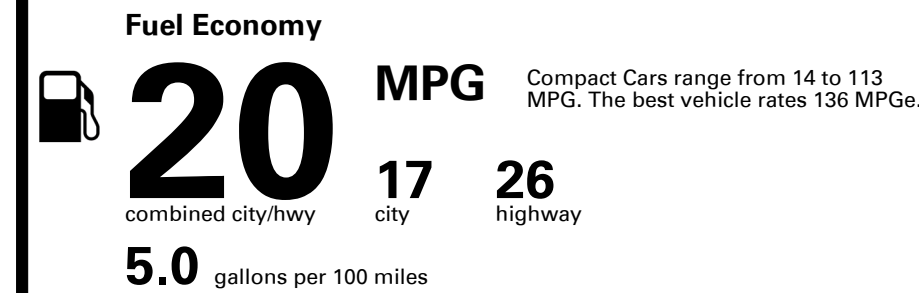

TOTAL PRICE: \$50,220.00

EPA DOT Fuel Economy and Environment

You spend \$4,750
 more in fuel costs over 5 years compared to the average new vehicle.

Annual fuel cost \$2,450

Fuel Economy & Greenhouse Gas Rating (tailpipe only)