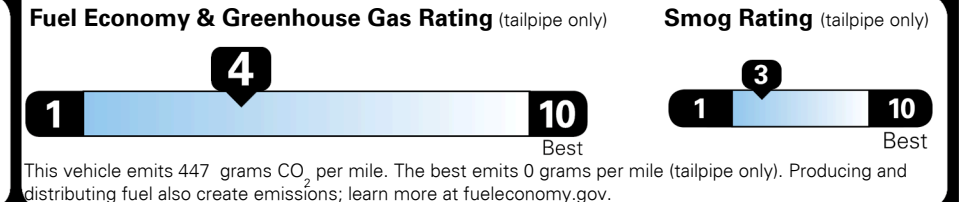

EPA DOT Fuel Economy and Environment

Fuel Economy

20 MPG
combined city/hwy

17 MPG
city

26 MPG
highway

5.0 gallons per 100 miles

Compact Cars range from 14 to 113 MPG. The best vehicle rates 136 MPGe.

You spend $4,750
more in fuel costs over 5 years compared to the average new vehicle.

Annual fuel cost $2,450

Actual results will vary for many reasons, including driving conditions and how you drive and maintain your vehicle. The average new vehicle gets 27 MPG and costs $7,500 to fuel over 5 years. Cost estimates are based on 15,000 miles per year at $ 2.70 per gallon. MPGe is miles per gasoline gallon equivalent. Vehicle emissions are a significant cause of climate change and smog.

fueleconomy.gov
Calculate personalized estimates and compare vehicles

GOVERNMENT 5-STAR SAFETY RATINGS

This vehicle has not been rated by the government for overall vehicle score, frontal crash, side crash or rollover risk.

Source: National Highway Traffic Safety Administration (NHTSA).
www.safercar.gov or 1-888-327-4236

Manufacturer's suggested retail price includes manufacturer's recommended pre-delivery service. Gasoline license and title fees state and local taxes and dealer installed options and accessories are not included in the manufacturer's suggested retail price. This label has been affixed to this vehicle by Hyundai Motor America, pursuant to the requirements of 15 U.S.C. 1231 et seq. which prohibits its removal or alteration prior to delivery to the ultimate purchaser.